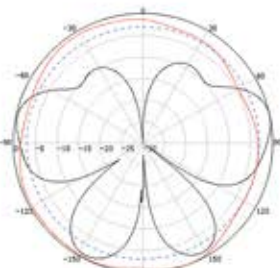

Blackhawk Omni Trucker Mini Antenna

698-960/1710-2700 MHz, 3dBi / 5dBi (BH-OM-206B)

The Blackhawk Trucker Mini antenna is the last product completing the Trucker Series of antennas. We've combined a wideband antenna that can operate on any network in Australia with the flexibility of a smaller length that can be roof, gutter or mirror mounted.

At 40cm length, the antenna will sit below the roofline of most vehicles meaning no more worries about underground car parks or other low clearance areas. Combine with a Cel-Fi GO vehicle repeater to never be out of contact when away from home.

Features:

- Antenna length 400mm
- Ruggedised construction for extreme conditions
- Able to be roof, gutter or mirror mounted
- Comes with L Bracket for mounting
- Supplied with 4 metres of LMR240 ultra flex cable supplied with SMA
- Ideal antenna for the Cel-Fi GO Mobile vehicle repeater

BLACKHAWK OMNI TRUCKER MINI

ELECTRICAL SPECIFICATIONS	MECHANICAL SPECIFICATIONS
Freq Range 698-960/1710-2700MHz	Dimensions L 400mm x D 16mm
Impedance 50 Ω	Weight 0.50kg
VSWR ≤ 2.0	Operating Temperature -40°C- to +65°C
Gain 3dBi/5dBi	Termination SMA Male
Max Input Power 100W	Material Glass / Steel
Vertical Beamwidth 60°	Antenna Colour Black
Horiz. Beamwidth 360°	Diameter of installing pole 32.5mm
	Cable LMR240 Ultra Flex 4m

1880MHz