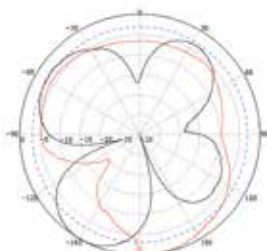

Blackhawk Omni Trucker Mini Antenna

698-960/1710-2700 MHz, 3dBi / 5dBi (BH-OM-206B)

The Blackhawk Trucker Mini antenna is the last product completing the Trucker Series of antennas. We've combined a wideband antenna that can operate on any network in Australia with the flexibility of a smaller length that can be roof, gutter or mirror mounted.

BLACKHAWK OMNI TRUCKER MINI

ELECTRICAL SPECIFICATIONS	MECHANICAL SPECIFICATIONS
Freq Range 698-960/1710-2700MHz	Dimensions L 400mm x D 16mm
Impedance 50 Ω	Weight 0.50kg
VSWR ≤ 2.0	Operating Temperature -40°C- to +65°C
Gain 3dBi/5dBi	Termination SMA Male
Max Input Power 100W	Material Glass / Steel
Vertical Beamwidth 60°	Antenna Colour Black
Horiz. Beamwidth 360°	Diameter of installing pole 32.5mm
	Cable LMR240 Ultra Flex 4m