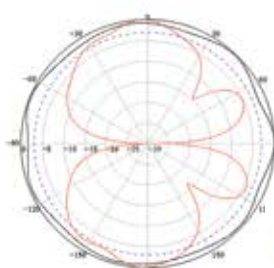

BLACKHAWK OMNI TRUCKER MINI

ELECTRICAL SPECIFICATIONS	MECHANICAL SPECIFICATIONS
Freq Range 698-960/1710-2700MHz	Dimensions L 400mm x D 16mm
Impedance 50 Ω	Weight 0.50kg
VSWR ≤ 2.0	Operating Temperature -40°C- to +65°C
Gain 3dBi/5dBi	Termination SMA Male
Max Input Power 100W	Material Glass / Steel
Vertical Beamwidth 60°	Antenna Colour Black
Horiz. Beamwidth 360°	Diameter of installing pole 32.5mm
	Cable LMR240 Ultra Flex 4m

700MHz

850MHz

900MHz

1880MHz

1990MHz

2100MHz