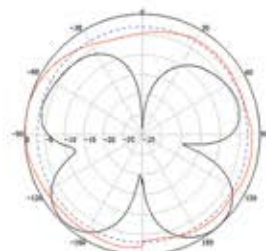

Blackhawk Omni Trucker Mini Antenna

698-960/1710-2700 MHz, 3dBi / 5dBi (BH-OM-206B)

The Blackhawk Trucker Mini antenna is the last product completing the Trucker Series of antennas. We've combined a wideband antenna that can operate on any network in Australia with the flexibility of a smaller length that can be roof, gutter or mirror mounted.

At 40cm length, the antenna will sit below the roofline of most vehicles meaning no more worries about underground car parks or other low clearance areas. Combine with a Cel-Fi GO vehicle repeater to never be out of contact when away from home.

Features:

- Antenna length 400mm
- Ruggedised construction for extreme conditions
- Able to be roof, gutter or mirror mounted
- Comes with L Bracket for mounting
- Supplied with 4 metres of LMR240 ultra flex cable supplied with SMA
- Ideal antenna for the Cel-Fi GO Mobile vehicle repeater

BLACKHAWK OMNI TRUCKER MINI

ELECTRICAL SPECIFICATIONS	MECHANICAL SPECIFICATIONS
Freq Range 698-960/1710-2700MHz	Dimensions L 400mm x D 16mm
Impedance 50 Ω	Weight 0.50kg
VSWR ≤ 2.0	Operating Temperature -40°C- to +65°C
Gain 3dBi/5dBi	Termination SMA Male
Max Input Power 100W	Material Glass / Steel
Vertical Beamwidth 60°	Antenna Colour Black
Horiz. Beamwidth 360°	Diameter of installing pole 32.5mm
	Cable LMR240 Ultra Flex 4m

850MHz