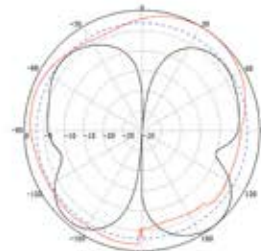

Blackhawk Omni Trucker Mini Antenna

698-960/1710-2700 MHz, 3dBi / 5dBi (BH-OM-206B)

The Blackhawk Trucker Mini antenna is the last product completing the Trucker Series of antennas. We've combined a wideband antenna that can operate on any network in Australia with the flexibility of a smaller length that can be roof, gutter or mirror mounted.

At 40cm length, the antenna will sit below the roofline of most vehicles meaning no more worries about underground car parks or other low clearance areas. Combine with a Cel-Fi GO vehicle repeater to never be out of contact when away from home.

Features:

- Antenna length 400mm
- Ruggedised construction for extreme conditions
- Able to be roof, gutter or mirror mounted
- Comes with L Bracket for mounting
- Supplied with 4 metres of LMR240 ultra flex cable supplied with SMA
- Ideal antenna for the Cel-Fi GO Mobile vehicle repeater

BLACKHAWK OMNI TRUCKER MINI

ELECTRICAL SPECIFICATIONS	MECHANICAL SPECIFICATIONS
Freq Range 698-960/1710-2700MHz	Dimensions L 400mm x D 16mm
Impedance 50 Ω	Weight 0.50kg
VSWR ≤ 2.0	Operating Temperature -40°C- to +65°C
Gain 3dBi/5dBi	Termination SMA Male
Max Input Power 100W	Material Glass / Steel
Vertical Beamwidth 60°	Antenna Colour Black
Horiz. Beamwidth 360°	Diameter of installing pole 32.5mm
	Cable LMR240 Ultra Flex 4m

900MHz