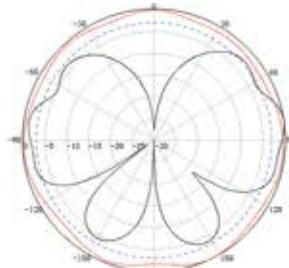

BLACKHAWK OMNI TRUCKER MINI

ELECTRICAL SPECIFICATIONS	MECHANICAL SPECIFICATIONS
Freq Range 698-960/1710-2700MHz	Dimensions L 400mm x D 16mm
Impedance 50 Ω	Weight 0.50kg
VSWR ≤ 2.0	Operating Temperature -40°C- to +65°C
Gain 3dBi/5dBi	Termination SMA Male
Max Input Power 100W	Material Glass / Steel
Vertical Beamwidth 60°	Antenna Colour Black
Horiz. Beamwidth 360°	Diameter of installing pole 32.5mm
	Cable LMR240 Ultra Flex 4m

700MHz

850MHz

900MHz

1880MHz

1990MHz

2100MHz